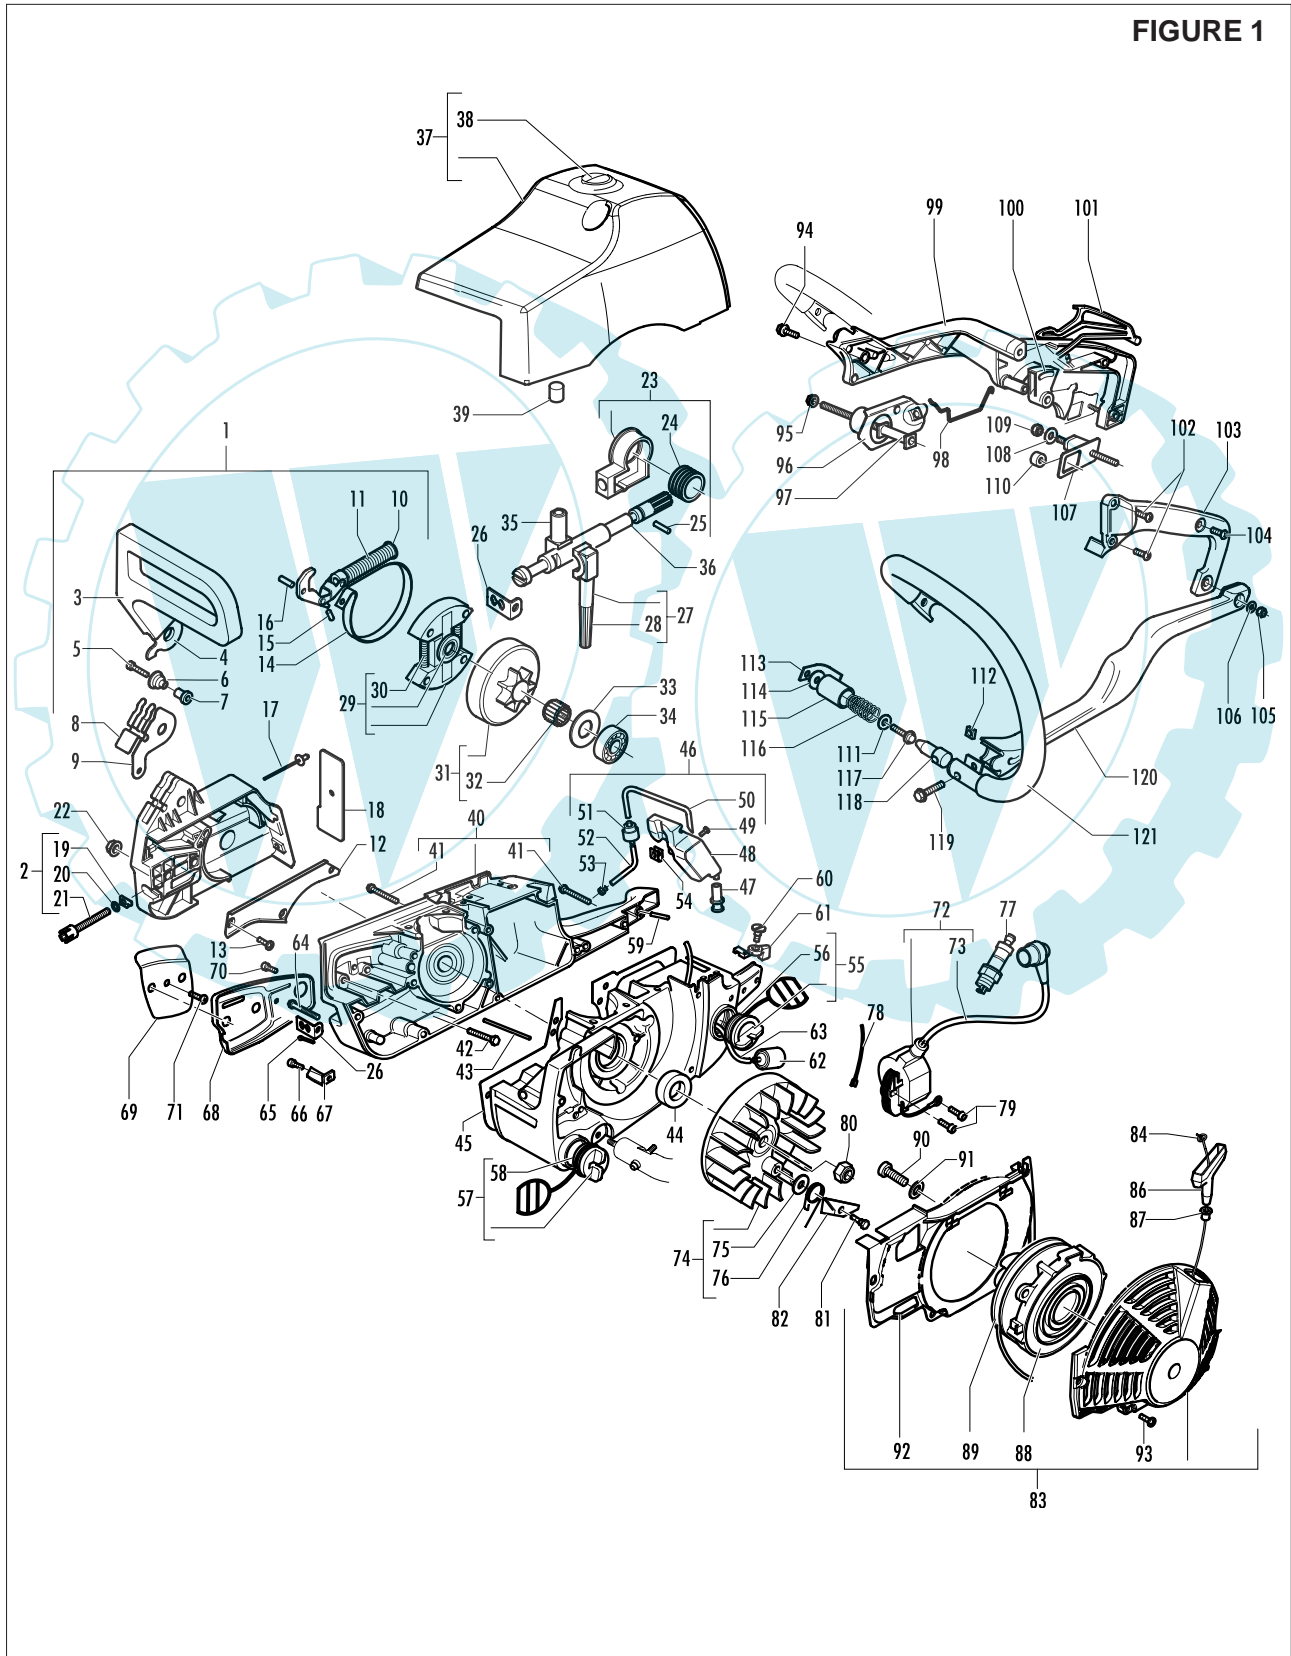

FIGURE 1

pos	P/N McC	P/N ELX	Qty	DESCRIPTION
1	503452101	503452101	1	clutch cover assembly
2	503593701	503452101	1	chain cover assembly
3	• 503452701	503452101	1	brake lever assembly
4	• 503588701	503452101	1	spacer
5	• 725529156	503452101	1	screw M4X12
6	• 503409601	503452101	1	bushing
7	• 503409701	503452101	1	T.bushing
8	• 503409801	503409801	1	Spring
9	• 503409901	503409901	2	Spacer/Washer
10	• 503408701	503408701	1	Screw
11	• 501875401	501875401	1	Spring
12	• 503581801	503581801	1	Brake spring cover
13	• 503212810	503212810	3	Screw
14	• 503452802	503452802	1	Brake band
15	• 721425250	721425250	1	Elastic pin
16	• 720126950	720126950	1	Pin
17	•• 501608201	501608201	1	Rivet
18	•• 503452401	503452401	1	Grommet
19	•• 505267895	505267895	1	puller unit
20	•• 227504	538227504	1	Benzing D.5
21	•• 242560	538242560	1	Chain tensioner screw
22	227762	538227762	1	M8 nut
23	503118502	503118502	1	Oil pump Kit
24	• 242650	538242650	1	Pump drive wheel
25	• 721121040	721121040	1	Pin
26	• 503116501	503116501	1	Oil pump bracket
27	503101601	503101601	1	Suction hose ass'y
28	505315181	505315181	1	Oil filter
29	501455403	501455403	1	clutch assembly
30	501456101	501456101	1	spring
31	503088702	503088702	1	clutch drum
32	503253401	503253401	1	needle bearing
33	503230105	503230105	1	washer
34	505275719	505275719	1	retaining ring
35	505310745	505310745	1	oil pump joint
36	503116102	503116102	1	oil pump piston ass'y
37	242674	538242674	1	engine cover ass'y
38	• 503227001	503227001	1	slotted barrel M5
39	505310751	505310751	1	rubber
40	503123105	503123105	1	crankcase kit
41	• 503200235	503200235	1	screw
42	• 505220937	505220937	1	stud bolt
43	• 501839304	501839304	1	hose